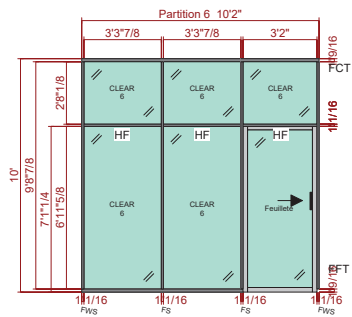

Partition 1

Partition 2

Partition 3

Partition 4

Partition 5

Partition 6

Partition 7

Partition 8

Partition 9

Partition 10

Cubicle.com

LEFT - LOCKING BARPULL HANDLE

RIGHT - NON-LOCKING BARPULL HANDLE

FRAME FINISH - MS  
SILVER