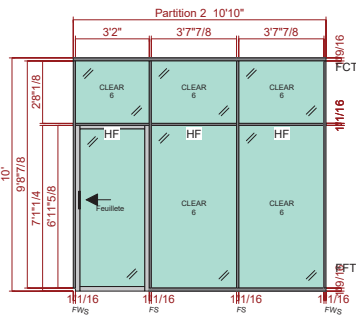

Partition 1

Partition 2

Partition 3

Partition 4

Partition 5

Partition 6

Partition 7

Partition 8

Partition 9

Partition 10

Cubicle.com

LEFT - LOCKING BARPULL HANDLE

RIGHT - NON-LOCKING BARPULL HANDLE

FRAME FINISH - MS  
SILVER