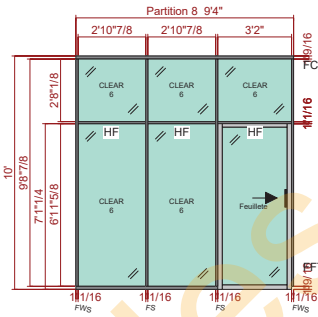

Partition 1

Partition 2

Partition 3

Partition 4

Partition 5

Partition 6

Partition 7

Partition 8

Partition 9

Partition 10

Cubicle.com

LEFT - LOCKING BARPULL HANDLE

RIGHT - NON-LOCKING BARPULL HANDLE

FRAME FINISH - MS  
SILVER