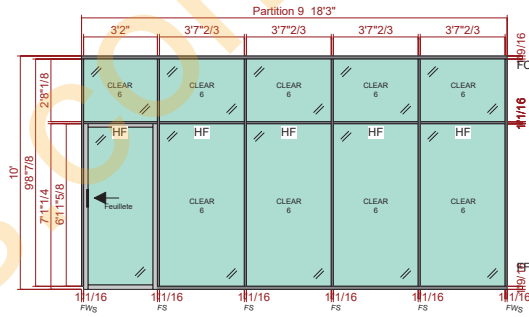

Partition 1

Partition 2

Partition 3

Partition 4

Partition 5

Partition 6

Partition 7

Partition 8

Partition 9

Partition 10

Cubicle.com

LEFT - LOCKING BARPULL HANDLE

RIGHT - NON-LOCKING BARPULL HANDLE

FRAME FINISH - MS  
SILVER