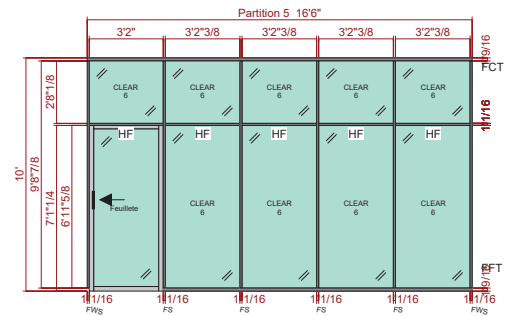

Partition 1

Partition 2

Partition 3

Partition 4

Partition 5

Partition 6

Partition 7

Partition 8

Partition 9

Partition 10

Cubicle.com

LEFT - LOCKING BARPULL HANDLE

RIGHT - NON-LOCKING BARPULL HANDLE

FRAME FINISH - MS  
SILVER