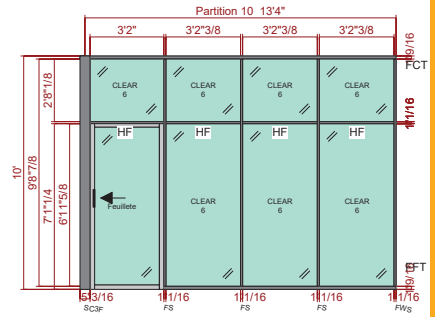

Partition 1

Partition 2

Partition 3

Partition 4

Partition 5

Partition 6

Partition 7

Partition 8

Partition 9

Partition 10

Cubicle.com

LEFT - LOCKING BARPULL HANDLE

RIGHT - NON-LOCKING BARPULL HANDLE

FRAME FINISH - MS  
SILVER