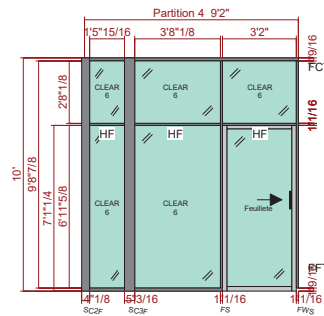

Partition 1

Partition 2

Partition 3

Partition 4

Partition 5

Partition 6

Partition 7

Partition 8

Partition 9

Partition 10

Cubicle.com

LEFT - LOCKING BARPULL HANDLE

RIGHT - NON-LOCKING BARPULL HANDLE

FRAME FINISH - MS  
SILVER