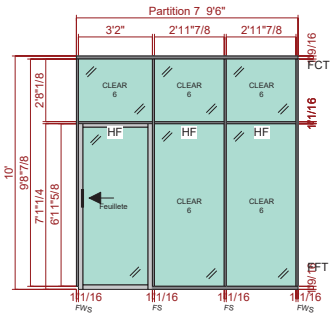

Partition 1

Partition 2

Partition 3

Partition 4

Partition 5

Partition 6

Partition 7

Partition 8

Partition 9

Partition 10

Cubicle.com

LEFT - LOCKING BARPULL HANDLE

RIGHT - NON-LOCKING BARPULL HANDLE

FRAME FINISH - MS  
SILVER