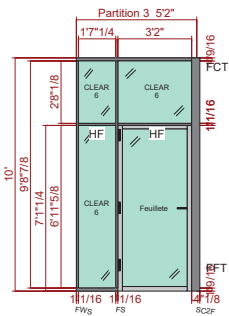

Partition 1

Partition 2

Partition 3

Partition 4

Partition 5

Partition 6

Partition 7

Partition 8

Partition 9

Partition 10

Cubicle.com

LEFT - LOCKING BARPULL HANDLE

RIGHT - NON-LOCKING BARPULL HANDLE

FRAME FINISH - MS  
SILVER