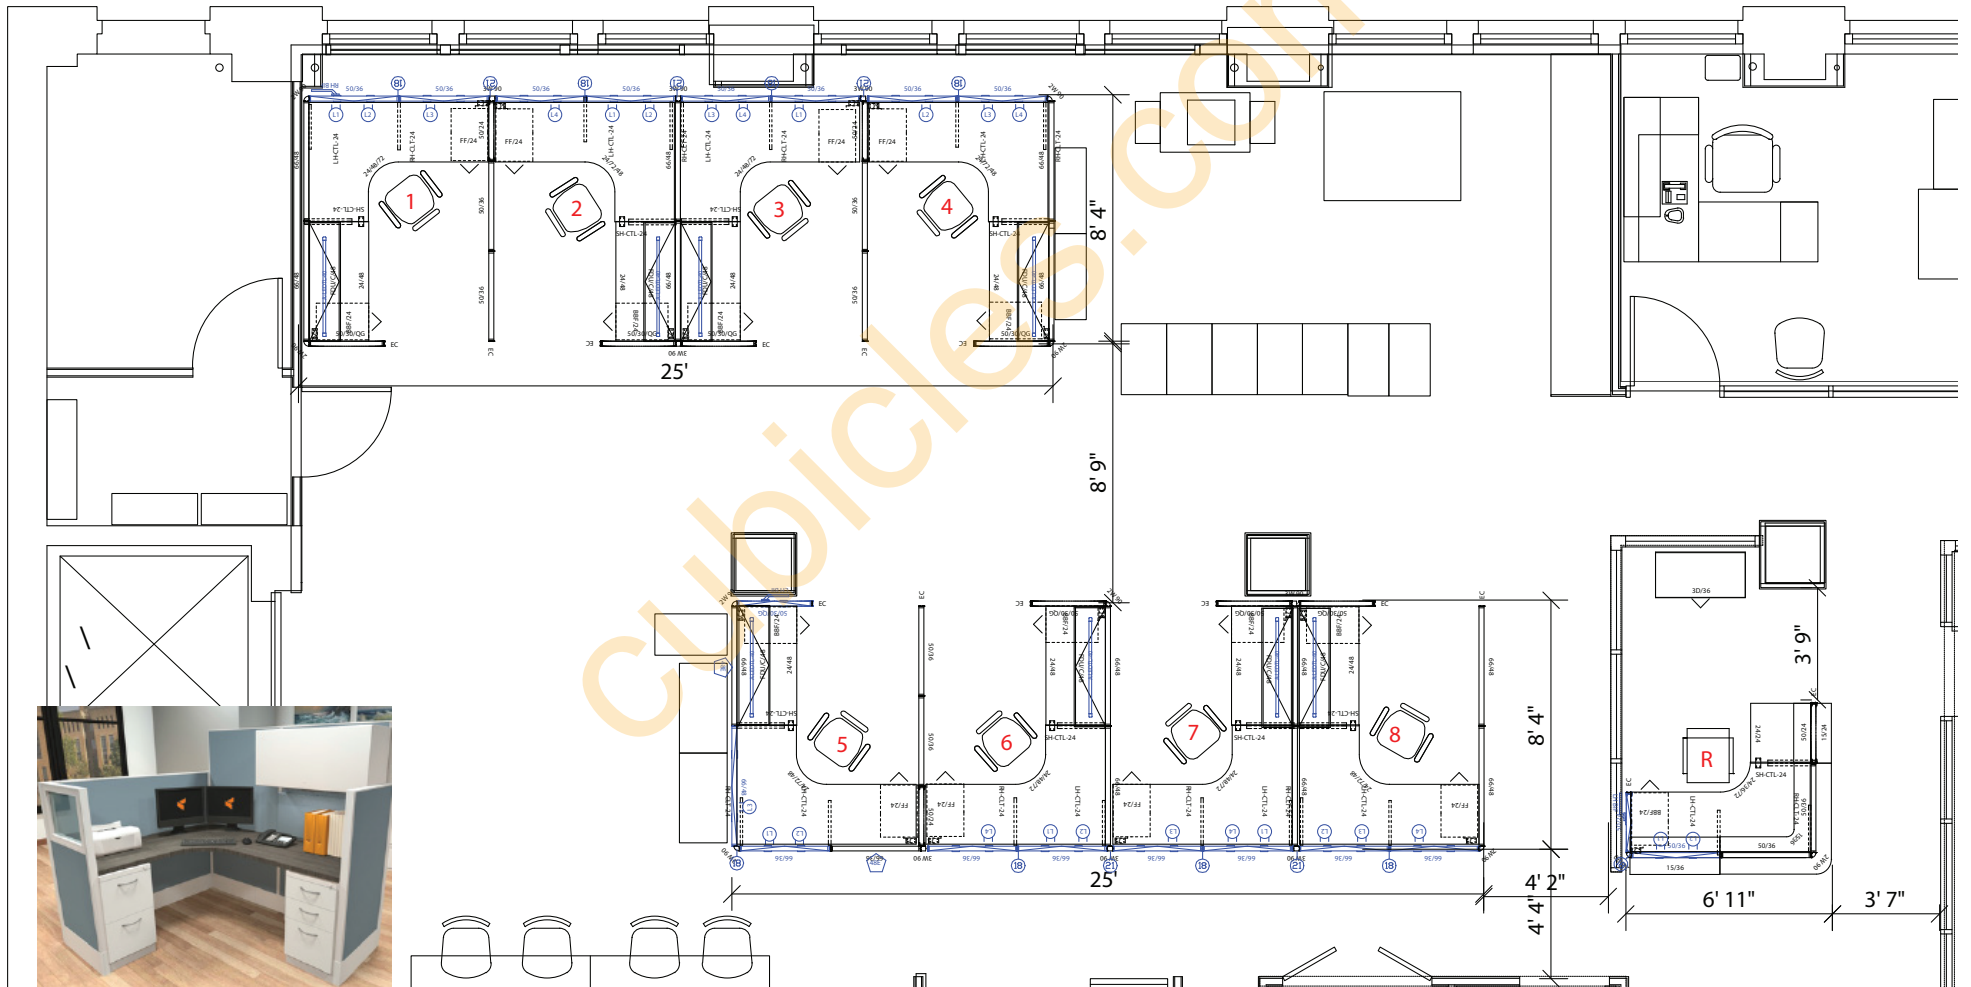

2D LAYOUT

AIS DIVI PANEL SYSTEMS

- [4] 6'X8'X50"/66"H POWERED STATIONS WITH BBF/FF PEDESTAL, TASK LIGHT, AND OVERHEAD STORAGE UNIT
- [4] 6'X8'X50"/66"H POWERED STATIONS WITH BBF/FF PEDESTAL, TASK LIGHT, AND OVERHEAD STORAGE UNIT
- [1] 6'X5'X50"H POWERED RECEPTION STATION WITH BBF PEDESTAL
- [1] 36" 3-DRAWER LATERAL FILE

*image for reference