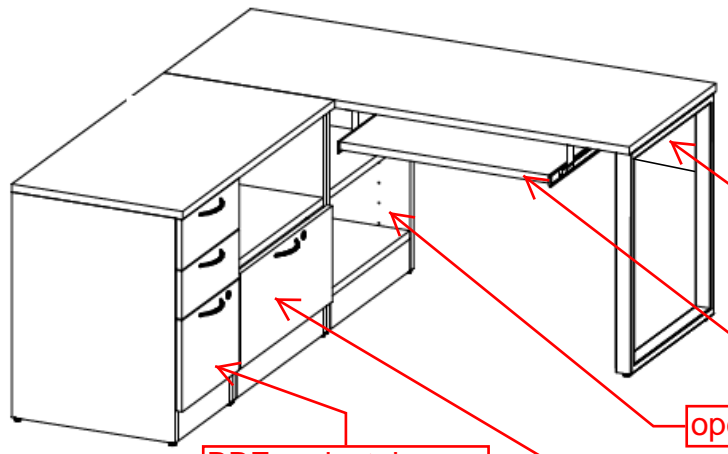

# 3D LAYOUT

KEYBOARD TRAY - CUBICLES - BLACK

frosted glass screens - panel mounted

50"H laminate panels - wall mounted

30"W lateral files w/ laminate top

printer shelf - wall mounted w/ wall tracks

L-shape desk w/ custom credenza as return

laminate modesty panel - light grey

laminate pullout keyboard tray

open bookcase

BBF pedestal - bottom two drawers lock

open shelf w/ file drawer w/ lock