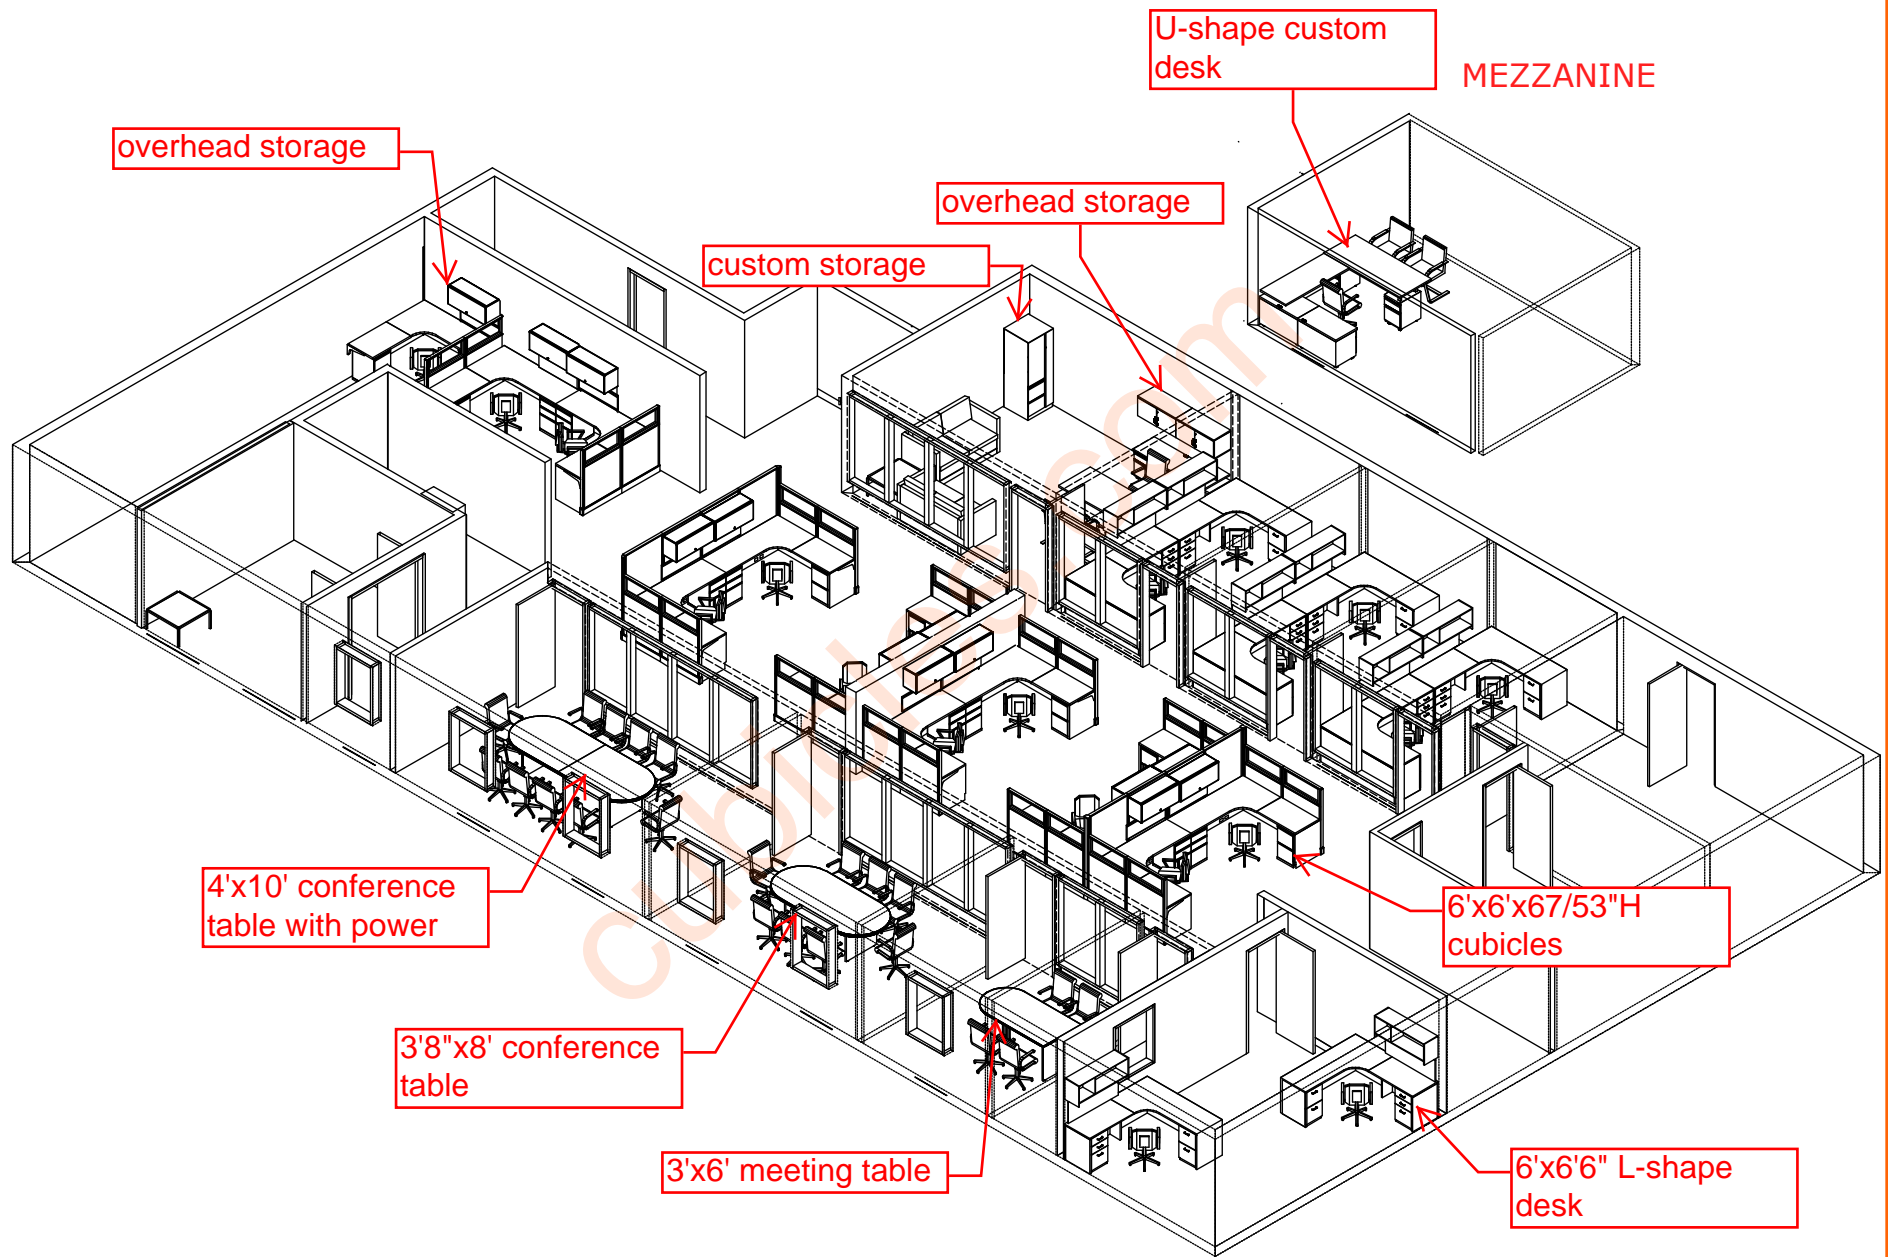

3D LAYOUT

CUBICLES - 3D TYPICAL

PANEL FABRIC: STARBURST COSMIC
TACK BOARD FABRIC: SUNSHINE
TRIM/BASE: HF
WORK SURFACE: BUKA BARK

IMAGES FOR REFERENCE USE ONLY

PRIVATE OFFICES 2,3,4&5 - 3D TYPICAL

LAMINATE: VALLEY GREY / HANDLES: SILVER

IMAGES FOR REFERENCE USE ONLY

PRIVATE OFFICE 1 - 3D LAYOUT

C68899

LAMINATE - SOUTHWEST

HANDLES: RAIL/SILVER

IMAGES FOR REFERENCE USE ONLY

PRIVATE OFFICE 1 - 3D LAYOUT

NOTE: WALL- MOUNTED HUTCH MUST BE PROFESSIONALLY INSTALLED

CONFERENCE TABLES - 3D LAYOUT

4'x10' conference table

3'8"x8' conference table

3'x6' meeting table

LAMINATE: URBAN WALNUT

IMAGES FOR REFERENCE USE ONLY