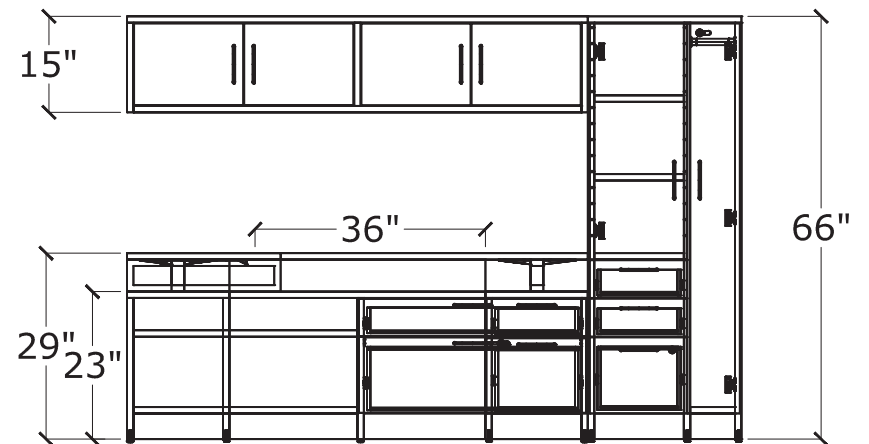

IMAGES FOR REFERENCE USE ONLY

PRIVATE OFFICE 1 - 3D LAYOUT

C68899

LAMINATE - SOUTHWEST

HANDLES: RAIL/SILVER

IMAGES FOR REFERENCE USE ONLY

PRIVATE OFFICE 1 - 3D LAYOUT

NOTE: WALL- MOUNTED HUTCH MUST BE PROFESSIONALLY INSTALLED

CONFERENCE TABLES - 3D LAYOUT

4'x10' conference table

3'8"x8' conference table

3'x6' meeting table

LAMINATE: URBAN WALNUT

IMAGES FOR REFERENCE USE ONLY