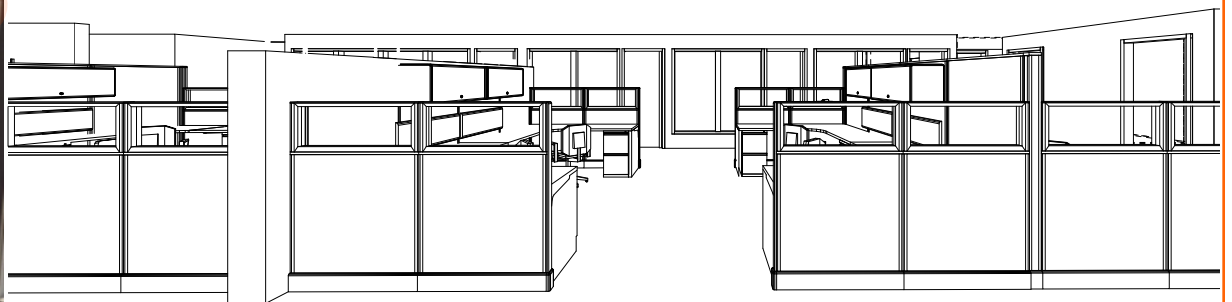

3D LAYOUT

CUBICLES - 3D TYPICAL

PANEL FABRIC: STARBURST COSMIC
TACK BOARD FABRIC: SUNSHINE
TRIM/BASE: HF
WORK SURFACE: BUKA BARK

IMAGES FOR REFERENCE USE ONLY

PRIVATE OFFICES 2,3,4&5 - 3D TYPICAL

LAMINATE: VALLEY GREY / HANDLES: SILVER

IMAGES FOR REFERENCE USE ONLY

PRIVATE OFFICE 1 - 3D LAYOUT

C68899

LAMINATE - SOUTHWEST

HANDLES: RAIL/SILVER

IMAGES FOR REFERENCE USE ONLY

PRIVATE OFFICE 1 - 3D LAYOUT

NOTE: WALL- MOUNTED HUTCH MUST BE PROFESSIONALLY INSTALLED

CONFERENCE TABLES - 3D LAYOUT

4'x10' conference table

3'8"x8' conference table

3'x6' meeting table

LAMINATE: URBAN WALNUT

IMAGES FOR REFERENCE USE ONLY