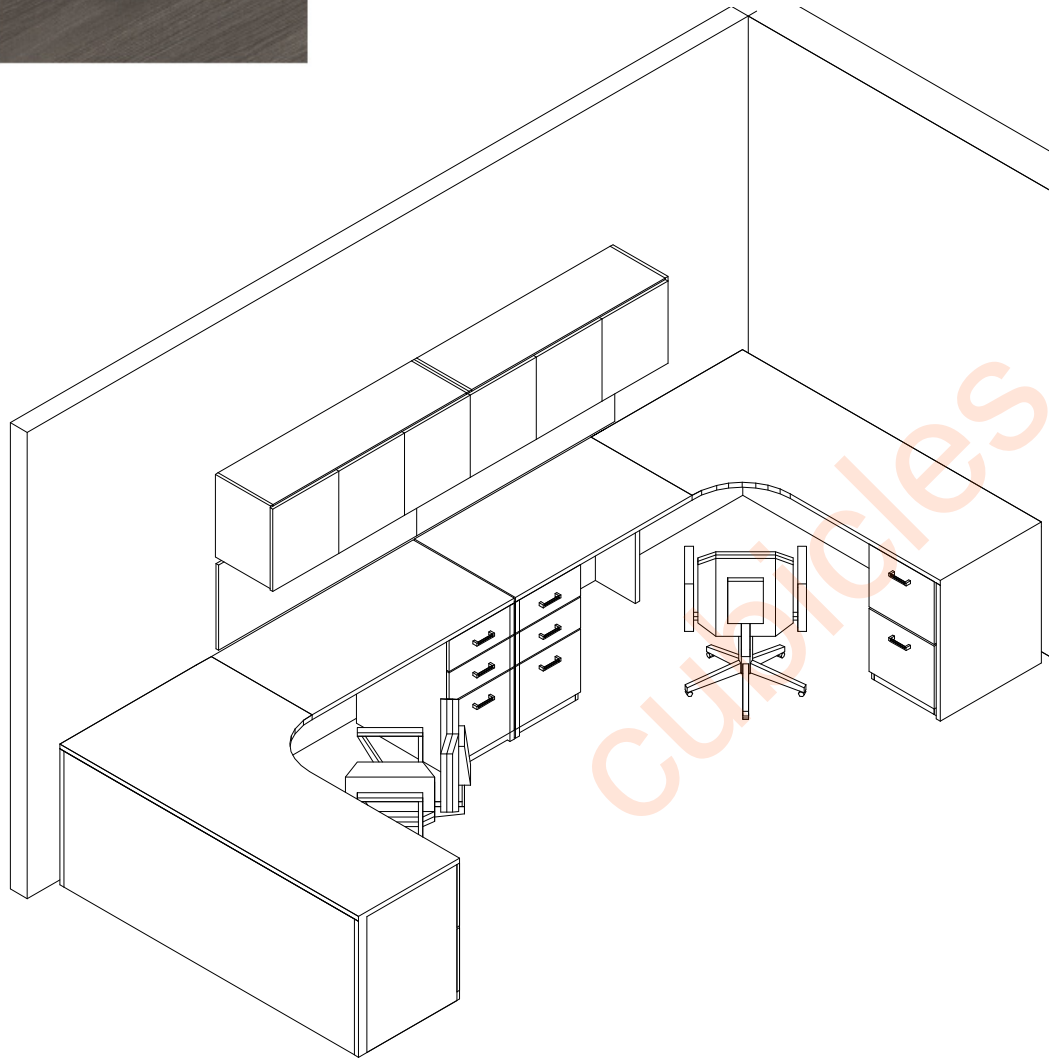

3D LAYOUT

CUBICLES - 3D TYPICAL

PANEL FABRIC: STARBURST COSMIC
TACK BOARD FABRIC: SUNSHINE
TRIM/BASE: HF
WORK SURFACE: BUKA BARK

IMAGES FOR REFERENCE USE ONLY

PRIVATE OFFICES 2,3,4&5 - 3D TYPICAL

LAMINATE: VALLEY GREY / HANDLES: SILVER

IMAGES FOR REFERENCE USE ONLY

PRIVATE OFFICE 1 - 3D LAYOUT

C68899

LAMINATE - SOUTHWEST

HANDLES: RAIL/SILVER

IMAGES FOR REFERENCE USE ONLY

PRIVATE OFFICE 1 - 3D LAYOUT

NOTE: WALL- MOUNTED HUTCH MUST BE PROFESSIONALLY INSTALLED

CONFERENCE TABLES - 3D LAYOUT

4'x10' conference table

3'8"x8' conference table

3'x6' meeting table

LAMINATE: URBAN WALNUT

IMAGES FOR REFERENCE USE ONLY