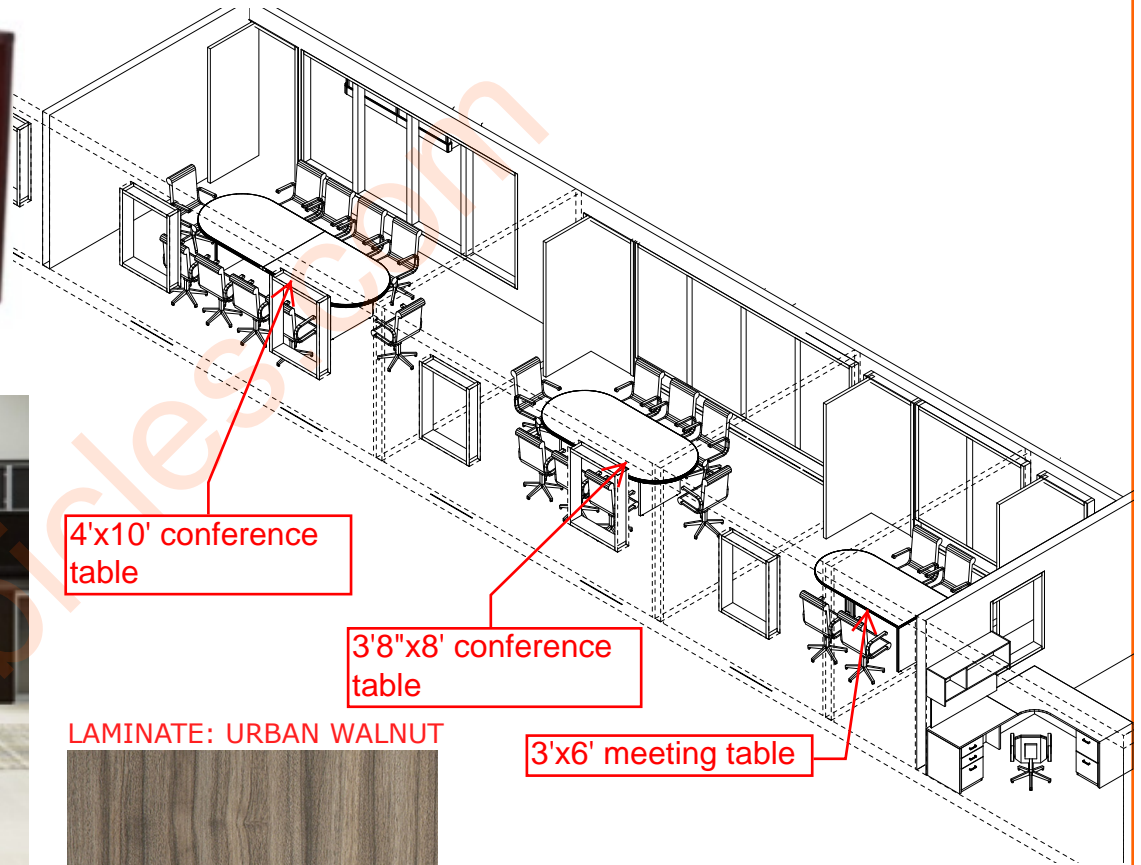

3D LAYOUT

CUBICLES - 3D TYPICAL

PANEL FABRIC: STARBURST COSMIC
TACK BOARD FABRIC: SUNSHINE
TRIM/BASE: HF
WORK SURFACE: BUKA BARK

IMAGES FOR REFERENCE USE ONLY

PRIVATE OFFICES 2,3,4&5 - 3D TYPICAL

LAMINATE: VALLEY GREY / HANDLES: SILVER

IMAGES FOR REFERENCE USE ONLY

PRIVATE OFFICE 1 - 3D LAYOUT

C68899

LAMINATE - SOUTHWEST

HANDLES: RAIL/SILVER

IMAGES FOR REFERENCE USE ONLY

PRIVATE OFFICE 1 - 3D LAYOUT

NOTE: WALL- MOUNTED HUTCH MUST BE PROFESSIONALLY INSTALLED

CONFERENCE TABLES - 3D LAYOUT

4'x10' conference table

3'8"x8' conference table

3'x6' meeting table

LAMINATE: URBAN WALNUT

IMAGES FOR REFERENCE USE ONLY