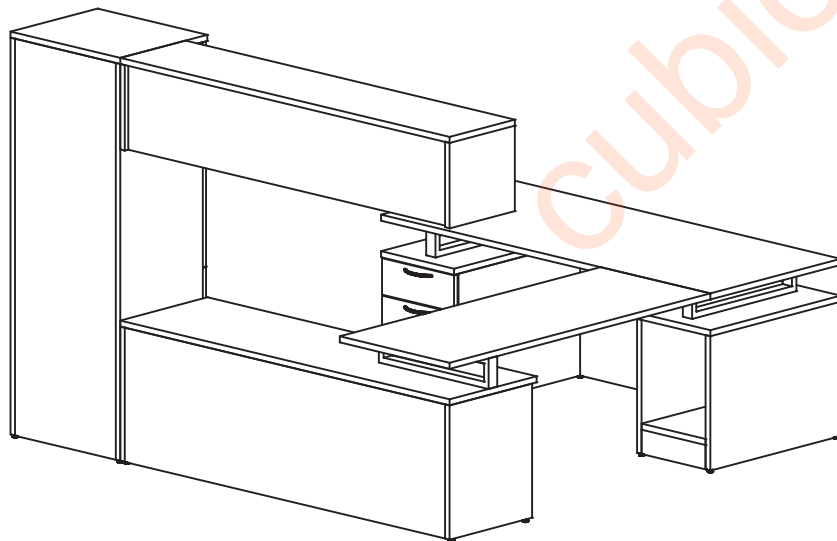

3D LAYOUT

CUBICLES - 3D TYPICAL

PANEL FABRIC: STARBURST COSMIC
TACK BOARD FABRIC: SUNSHINE
TRIM/BASE: HF
WORK SURFACE: BUKA BARK

IMAGES FOR REFERENCE USE ONLY

PRIVATE OFFICES 2,3,4&5 - 3D TYPICAL

LAMINATE: VALLEY GREY / HANDLES: SILVER

IMAGES FOR REFERENCE USE ONLY

PRIVATE OFFICE 1 - 3D LAYOUT

C68899

LAMINATE - SOUTHWEST

HANDLES: RAIL/SILVER

IMAGES FOR REFERENCE USE ONLY

PRIVATE OFFICE 1 - 3D LAYOUT

NOTE: WALL- MOUNTED HUTCH MUST BE PROFESSIONALLY INSTALLED

CONFERENCE TABLES - 3D LAYOUT

4'x10' conference table

3'8"x8' conference table

3'x6' meeting table

LAMINATE: URBAN WALNUT

IMAGES FOR REFERENCE USE ONLY