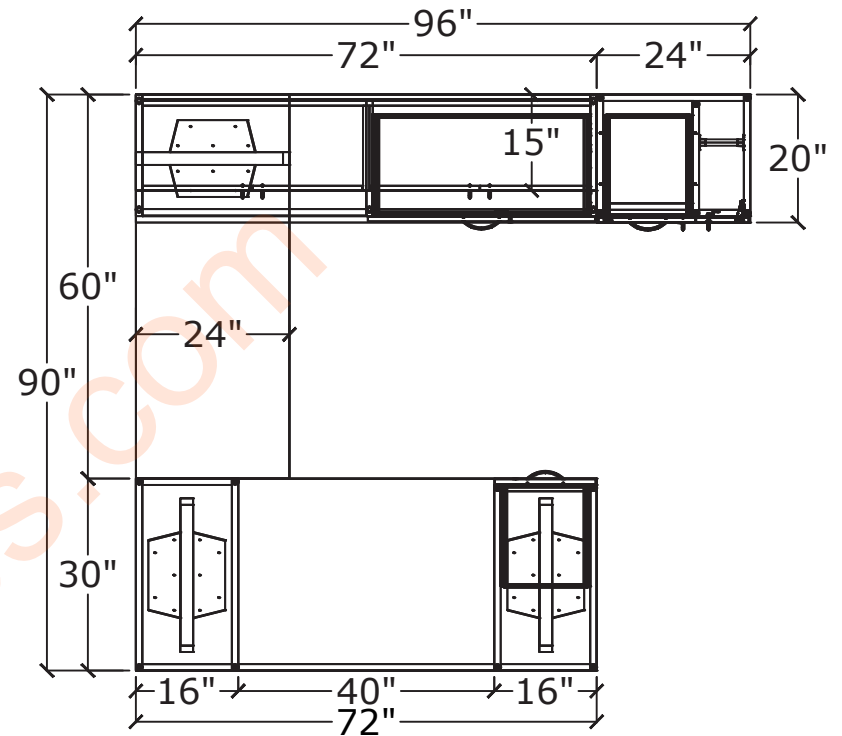

IMAGES FOR REFERENCE USE ONLY

PRIVATE OFFICE 1 - 3D LAYOUT

C68899

LAMINATE - SOUTHWEST

HANDLES: RAIL/SILVER

IMAGES FOR REFERENCE USE ONLY

PRIVATE OFFICE 1 - 3D LAYOUT

NOTE: WALL- MOUNTED HUTCH MUST BE PROFESSIONALLY INSTALLED

CONFERENCE TABLES - 3D LAYOUT

4'x10' conference table

3'8"x8' conference table

3'x6' meeting table

LAMINATE: URBAN WALNUT

IMAGES FOR REFERENCE USE ONLY