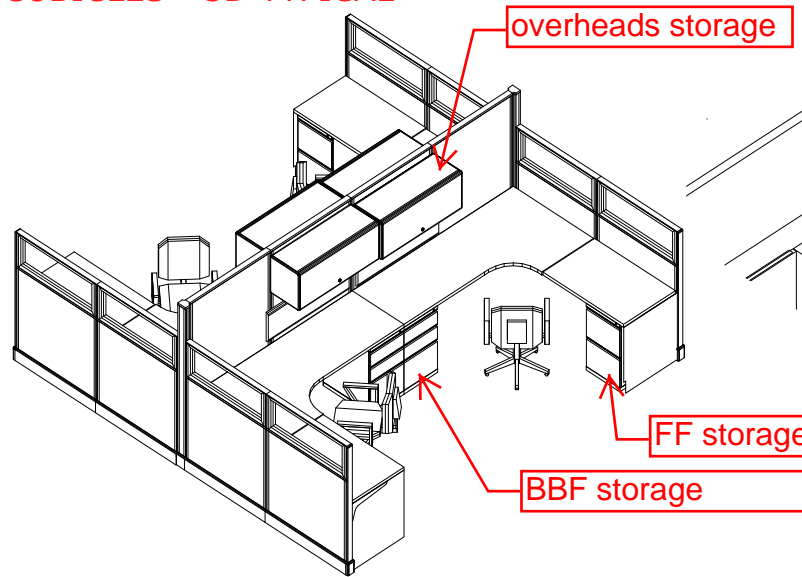

3D LAYOUT

CUBICLES - 3D TYPICAL

PANEL FABRIC: STARBURST COSMIC
TACK BOARD FABRIC: SUNSHINE
TRIM/BASE: HF
WORK SURFACE: BUKA BARK

IMAGES FOR REFERENCE USE ONLY

PRIVATE OFFICES 2,3,4&5 - 3D TYPICAL

LAMINATE: VALLEY GREY / HANDLES: SILVER

IMAGES FOR REFERENCE USE ONLY

PRIVATE OFFICE 1 - 3D LAYOUT

C68899

LAMINATE - SOUTHWEST

HANDLES: RAIL/SILVER

IMAGES FOR REFERENCE USE ONLY

PRIVATE OFFICE 1 - 3D LAYOUT

NOTE: WALL- MOUNTED HUTCH MUST BE PROFESSIONALLY INSTALLED

CONFERENCE TABLES - 3D LAYOUT

4'x10' conference table

3'8"x8' conference table

3'x6' meeting table

LAMINATE: URBAN WALNUT

IMAGES FOR REFERENCE USE ONLY