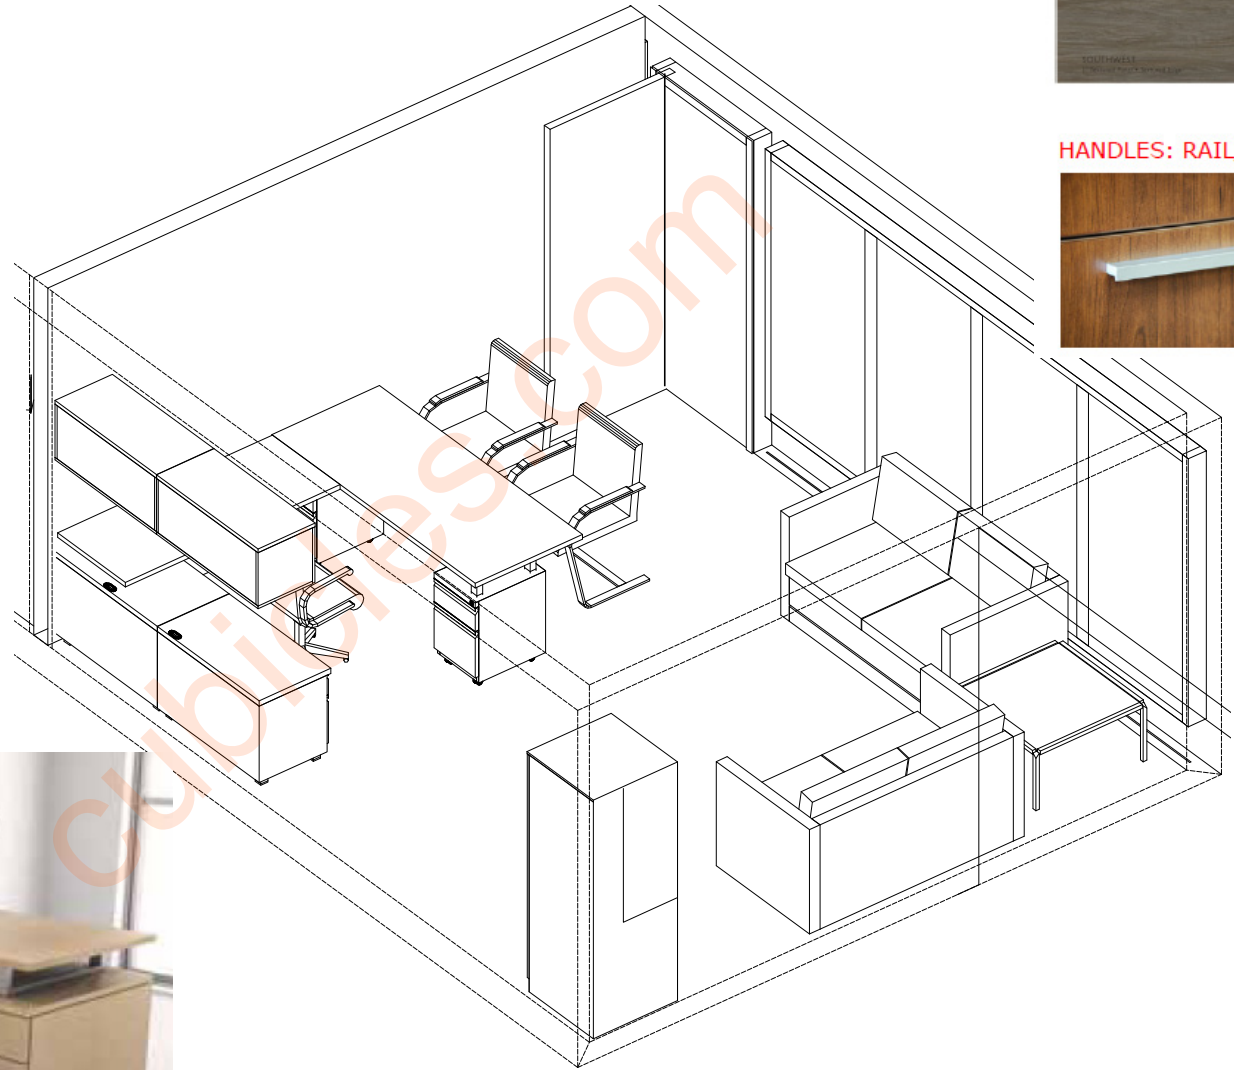

3D LAYOUT

CUBICLES - 3D TYPICAL

PANEL FABRIC: STARBURST COSMIC
TACK BOARD FABRIC: SUNSHINE
TRIM/BASE: HF
WORK SURFACE: BUKA BARK

IMAGES FOR REFERENCE USE ONLY

PRIVATE OFFICES 2,3,4&5 - 3D TYPICAL

LAMINATE: VALLEY GREY / HANDLES: SILVER

IMAGES FOR REFERENCE USE ONLY

PRIVATE OFFICE 1 - 3D LAYOUT

C68899

LAMINATE - SOUTHWEST

HANDLES: RAIL/SILVER

IMAGES FOR REFERENCE USE ONLY

PRIVATE OFFICE 1 - 3D LAYOUT

NOTE: WALL- MOUNTED HUTCH MUST BE PROFESSIONALLY INSTALLED

CONFERENCE TABLES - 3D LAYOUT

4'x10' conference table

3'8"x8' conference table

3'x6' meeting table

LAMINATE: URBAN WALNUT

IMAGES FOR REFERENCE USE ONLY