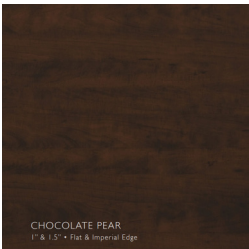

Baton / Nickel