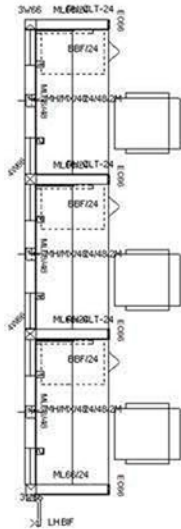

Matrix Cubicle Systems

1-888-442-8242

3 In-Line

6 Pack

Size: 4' x 2' x 66"

 cubicles.com