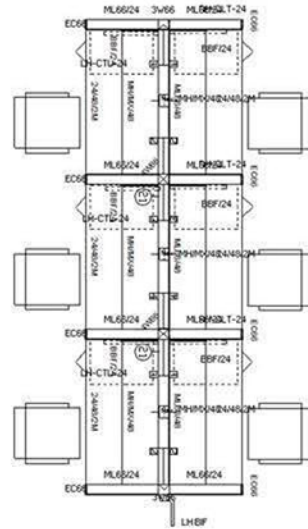

Matrix Cubicle Systems

1-888-442-8242

3 In-Line

6 Pack

Size: 4' x 2' x 66"

 cubicles.com