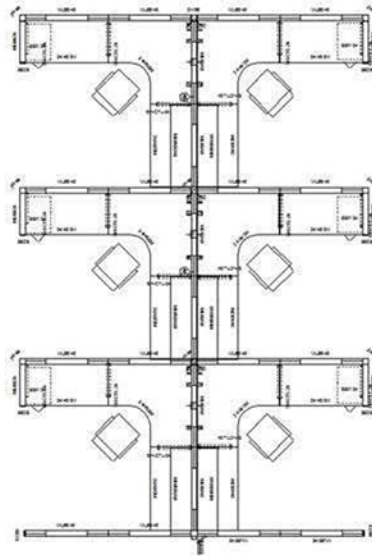

# Matrix Cubicle Systems

1-888-442-8242

3 In-Line

6 Pack

Size: 8' x 8' x 66"

 cubicles.com