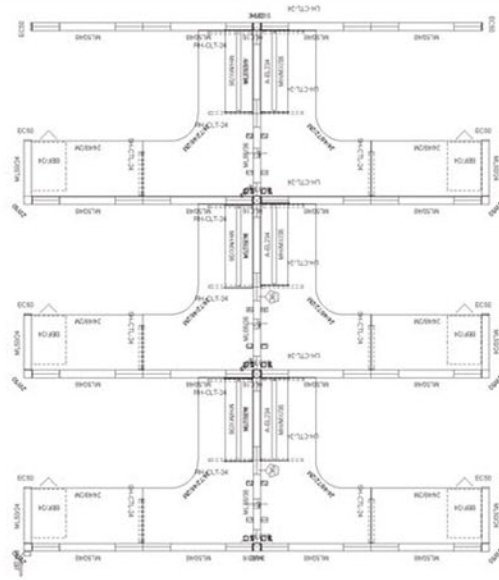

# Matrix Cubicle Systems

1-888-442-8242

3 In-Line

6 Pack

Size: 6' x 8' x 50" & 66"