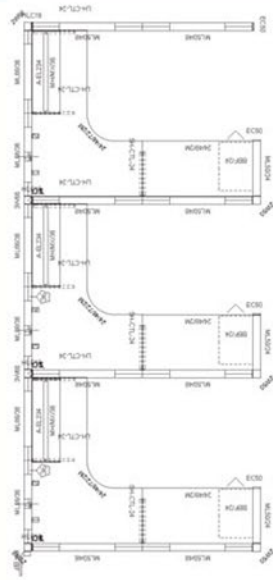

# Matrix Cubicle Systems

1-888-442-8242

3 In-Line

6 Pack

Size: 6' x 8' x 50" & 66"