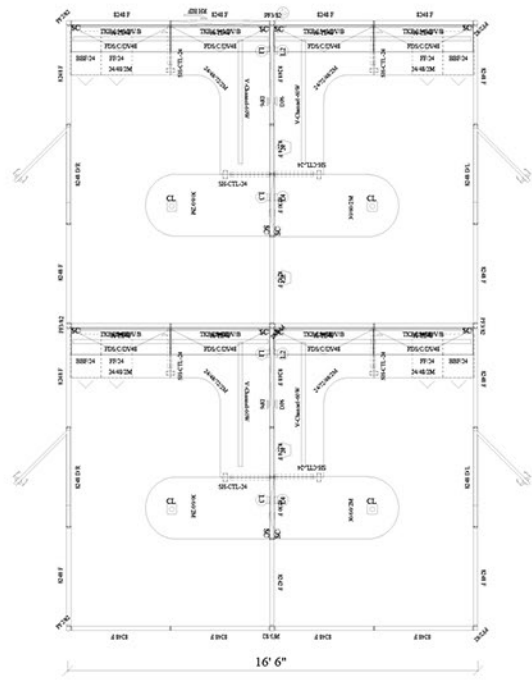

Divi Modular Workstations

by AIS Furniture

2 In-Line

4 Pack

Size: 8' x 12' x 82"

1-888-442-8242

cubicles.com