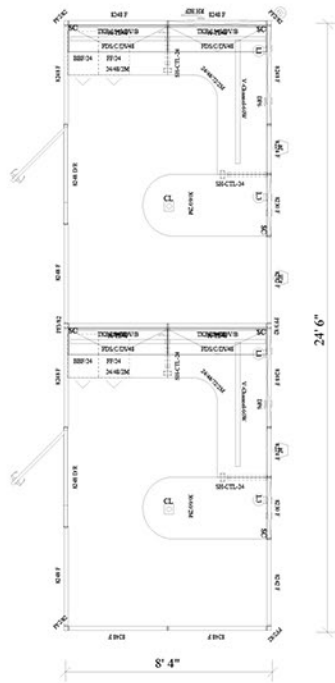

Divi Modular Workstations

by AIS Furniture

2 In-Line

4 Pack

Size: 8' x 12' x 82"

1-888-442-8242

cubicles.com