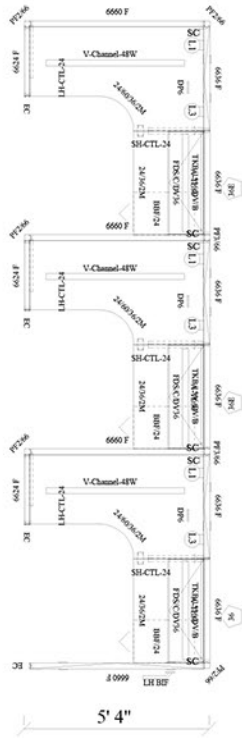

Divi Modular Workstations

by AIS Furniture

3 In-Line

6 Pack

Size: 5' x 6' x 66"

1-888-442-8242

cubicles.com