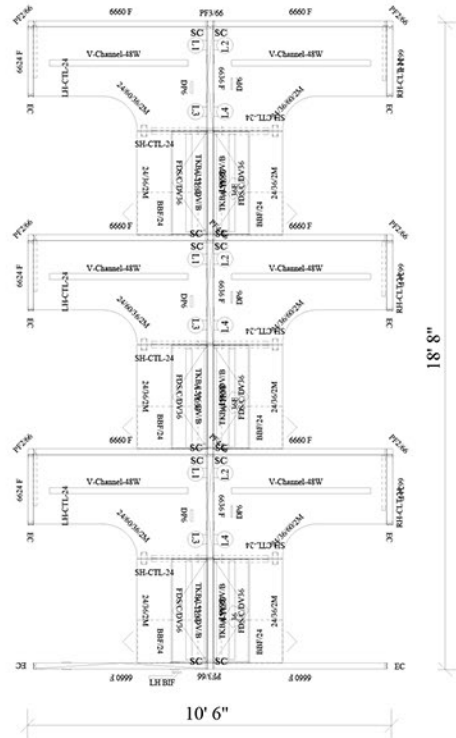

Divi Modular Workstations

by AIS Furniture

3 In-Line

6 Pack

Size: 5' x 6' x 66"

1-888-442-8242

cubicles.com