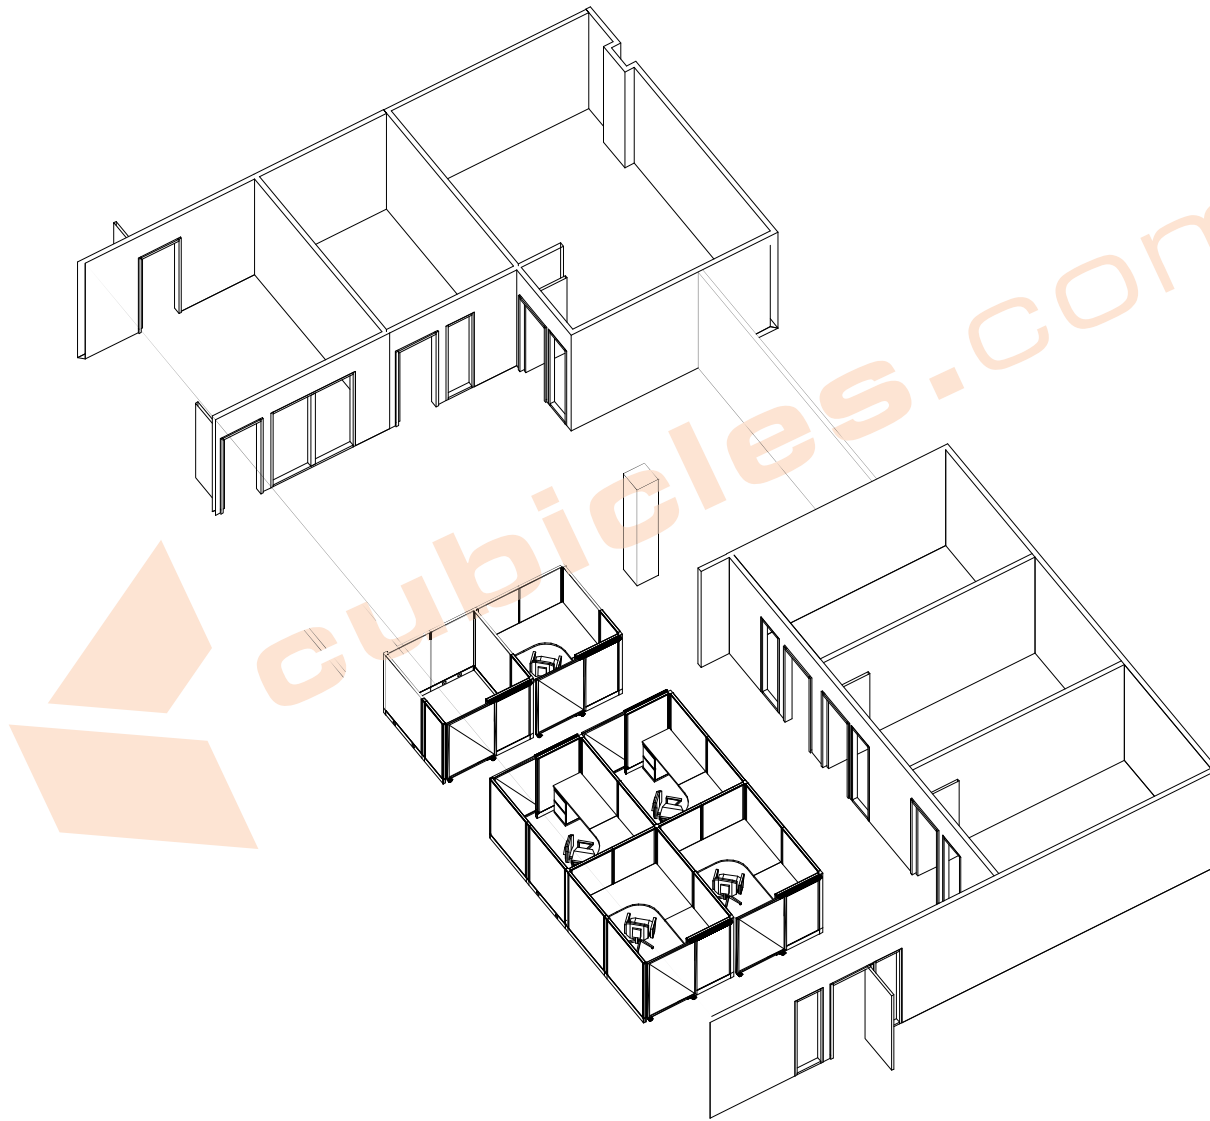

## 3D OVERALL

**2D OVERALL**

**CUBICLES | FINISHES:**  
**FABRIC: CENTURY FOSSIL | LAMINATE: CAMPANIA ELME | PAINT/TRIM/BASE: BU | GLASS: FROSTED**

IMAGES AS REFERENCE. NOT SPECIFIC TO THE PROJECT.

**---OPEN AREA---**

- 02 Open Plan Product
- [6] POWERED STATIONS W/ SLIDING DOORS:
- [4] 8'X6'X67"H L-SHAPE POWERED STATIONS
- [1] 6'X6'X67"H L-SHAPE POWERED STATIONS W/
- [1] BOX BOX FILE PEDESTAL /EACH
- [1] FILE FILE PEDESTAL /EACH
- [1] 6'X6'X67"H STORAGE ROOM (NO FURNITURE)

[SEATING NOT INCLUDED. AVAILABLE UPON REQUEST]

**3D OVERVIEW**