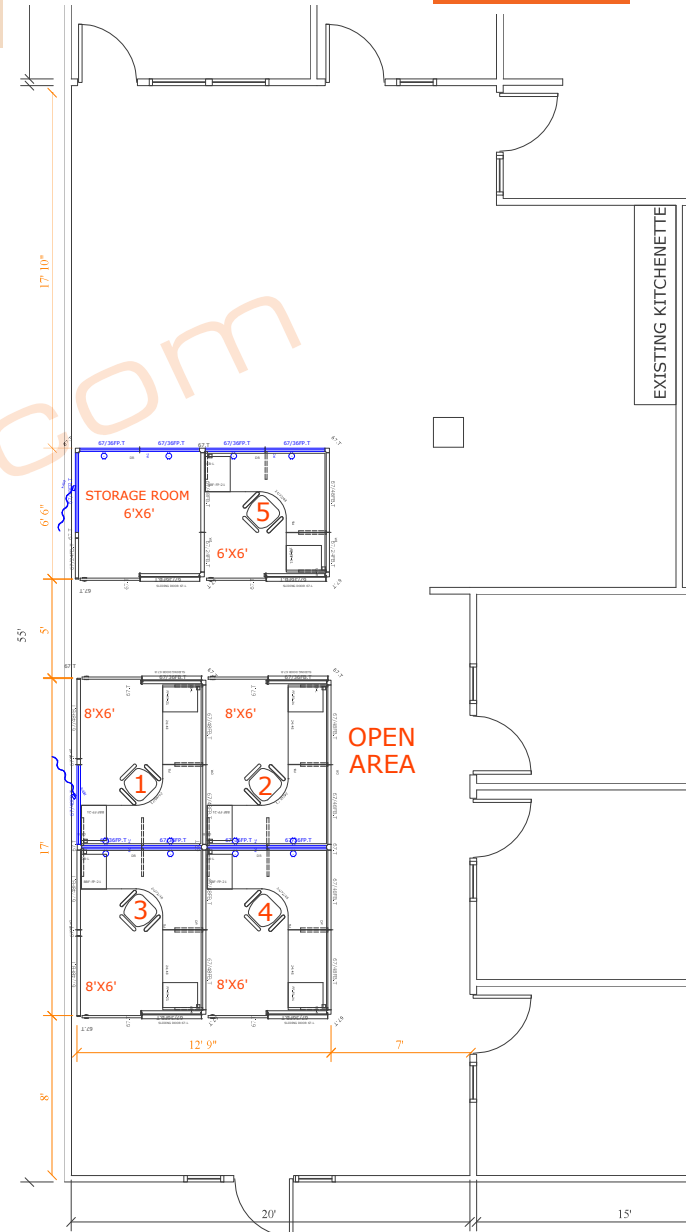

## 3D OVERALL

**2D OVERALL**

**CUBICLES | FINISHES:**  
**FABRIC: CENTURY FOSSIL | LAMINATE: CAMPANIA ELME | PAINT/TRIM/BASE: BU | GLASS: FROSTED**

IMAGES AS REFERENCE. NOT SPECIFIC TO THE PROJECT.

**---OPEN AREA---**

- 02 Open Plan Product
- [6] POWERED STATIONS W/ SLIDING DOORS:
- [4] 8'X6'X67"H L-SHAPE POWERED STATIONS
- [1] 6'X6'X67"H L-SHAPE POWERED STATIONS W/
- [1] BOX BOX FILE PEDESTAL /EACH
- [1] FILE FILE PEDESTAL /EACH
- [1] 6'X6'X67"H STORAGE ROOM (NO FURNITURE)

[SEATING NOT INCLUDED. AVAILABLE UPON REQUEST]

**3D OVERVIEW**